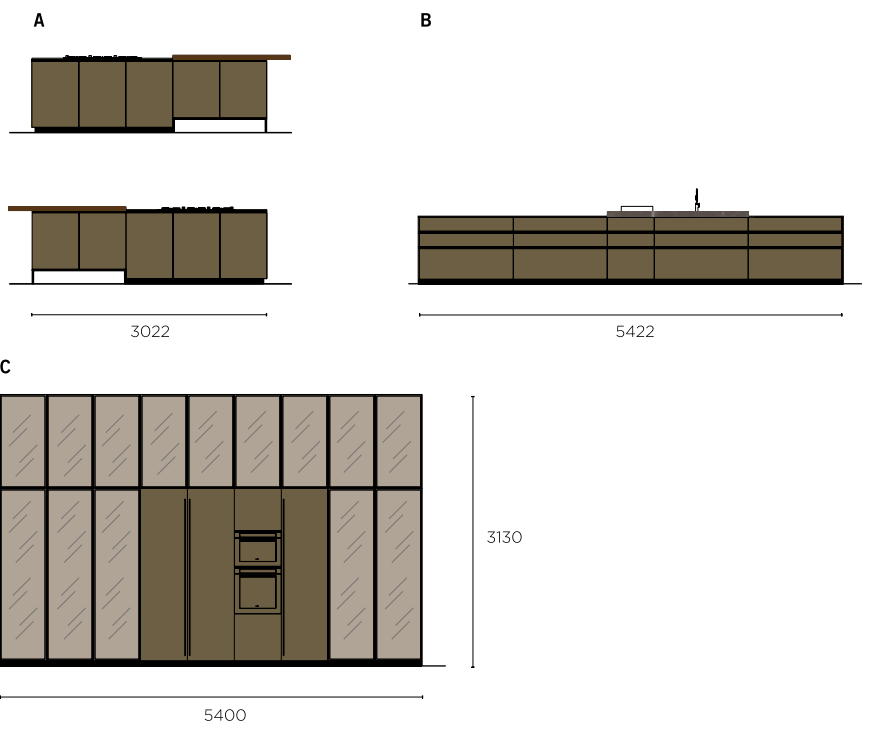

Marna

A classical setting for modern kitchen fittings. The geometrical simplicity of the island and wall units blends in with the stucco and boiserie of this flat on the main floor of an ancient mansion.

Attention to details gives a sophisticated, functional look, also inside the accessory-fitted drawers of the work area, which features tops and sink unit in grey stone.

Kitchen

FINISHING

GRIP PROFILE