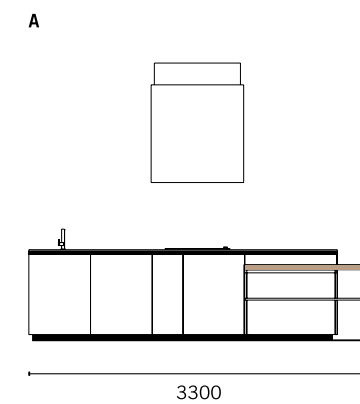

Kitchen

FINISHING

FLAT GRIP PROFILE