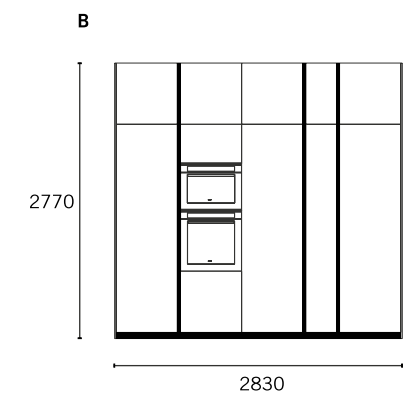

Kitchen

FINISHING

FLAT GRIP PROFILE