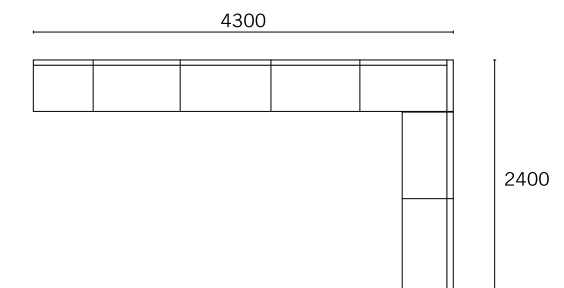

Ambra

A suspended base with six spacious drawers, the frontals with groove handle and uniform surfaces: the veins beauty joins the volume practicality.

Closet System

FINISHING

Elm wood
COTTO