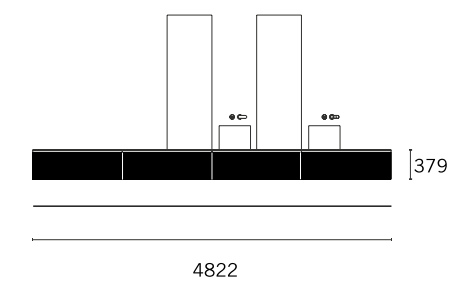

Bath

FINISHING

Iron aluminium
NATURAL