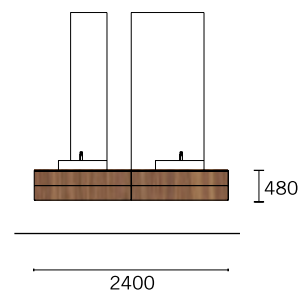

Egeo

A contemporary interior featuring high ceilings and luxury finishes. In the bathroom the soft lights caress the grey stone walls and inset aluminium-framed wall units with smoked glass doors.

Bath

A