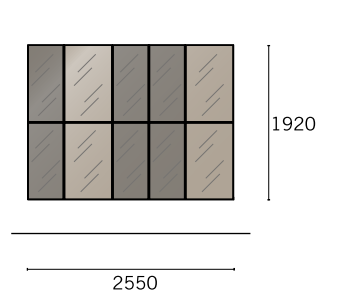

Egeo

A contemporary interior featuring high ceilings and luxury finishes. In the bathroom the soft lights caress the grey stone walls and inset aluminium-framed wall units with smoked glass doors.

Bath

A

B

FINISHING

Walnut wood
CANALETTO

Glass
FUMÉ